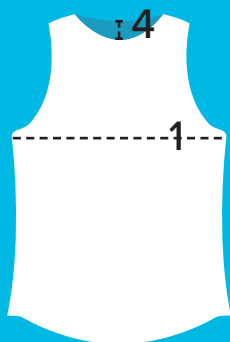

Unisex Sizing (cm)		XS	S	M	L	XL	XXL
1	½ Chest	44	46	48	50	52	54
2	Total Length	68.5	70.5	72.5	74	75.5	76.5
3	Shoulder	30.5	32	33.5	35	36.5	38
4	Collar Depth	9	9	9	10	10	10

Front

Back