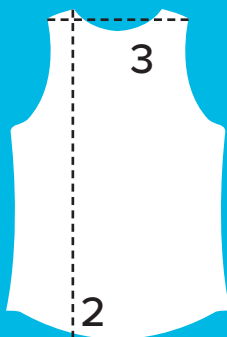

Unisex Sizing (cm)		XS	S	M	L	XL	XXL
1	½ Chest	44	46	48	50	52	54
2	Total Length	68.5	70.5	72.5	74	75.5	76.5
3	Shoulder	30.5	32	33.5	35	36.5	38
4	Collar Depth	9	9	9	10	10	10

Front

Back